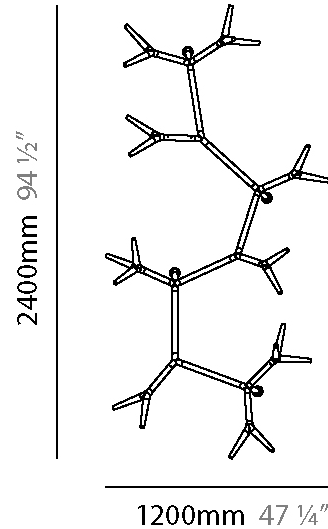

GENERAL

Series: Sparks
Subseries: Sparks 10
Brand: Quasar
Division: Design
Mounting Type: Suspension
Mounting Location: Ceiling
Subcategory: Ambient

PHYSICAL

Shape: Abstract
Length (mm): 3000
Length (in): 118 1/8
Width (mm): 1000
Width (in): 39 5/8
Height (mm): 800
Height (in): 31 1/2
Max. Overall Height (mm): 2800
Max. Overall Height (in): 110 1/4
Light Distribution: Omnidirectional
Weight (kg): 10
Weight (lbs): 22.05
Fixture Finish: WHI / PAL
Fixture Material: Metal
Cable Details: 2000mm Cable

GENERAL

Series: Sparks
 Subseries: Sparks 9
 Brand: Quasar
 Division: Design
 Mounting Type: Surface
 Mounting Location: Wall
 Subcategory: Ambient

PHYSICAL

Shape: Abstract
 Length (mm): 1200
 Length (in): 47 1/4
 Height (mm): 2400
 Depth (mm): 900
 Height (in): 94 1/2
 Depth (in): 35 7/16
 Light Distribution: Omnidirectional
 Fixture Finish: WHI / PAL
 Fixture Material: Metal

LED

Number of LEDs: 9
 Color Temperature (°K): 2700
 Max. Delivered Lumen (lm): 3384
 CRI: >90 CRI
 Lamp Life (hrs): 50000

OPTICAL

RATINGS AND CERTIFICATIONS

Certified By: Certified for North American Standards
 IP rating: IP20