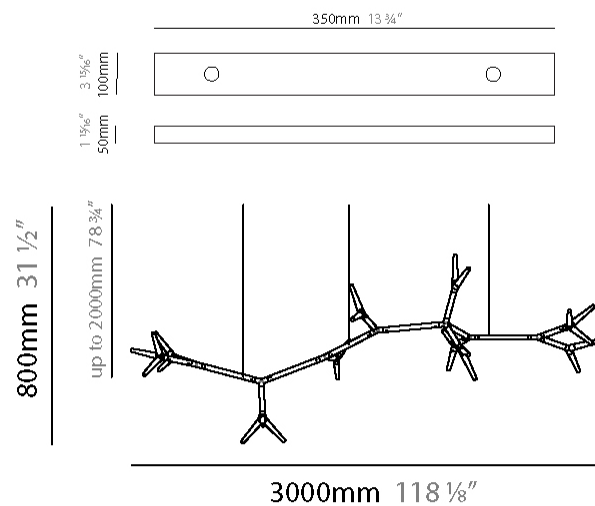

GENERAL

Series: Sparks
Subseries: Sparks 10
Brand: Quasar
Division: Design
Mounting Type: Suspension
Mounting Location: Ceiling
Subcategory: Ambient

PHYSICAL

Shape: Abstract
Length (mm): 3000
Length (in): 118 1/8
Width (mm): 1000
Width (in): 39 5/8
Height (mm): 800
Height (in): 31 1/2
Max. Overall Height (mm): 2800
Max. Overall Height (in): 110 1/4
Light Distribution: Omnidirectional
Weight (kg): 10
Weight (lbs): 22.05
Fixture Finish: WHI / PAL
Fixture Material: Metal
Cable Details: 2000mm Cable

LED

Number of LEDs: 10
Color Temperature (°K): 2700
Max. Delivered Lumen (lm): 3760
CRI: >90 CRI
Lamp Life (hrs): 50000

OPTICAL

RATINGS AND CERTIFICATIONS

Certified By: Certified for North American Standards
IP rating: IP20