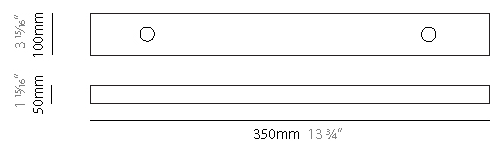

SPARKS 9 SURFACE

D103143-

base number LED Dimming Finish Options

1. To build a product code in our configurator select the specify button on the base model # product page
2. To build a manual product code on this datasheet choose from the options listed below in blue font and add the suffix to the base model #

GENERAL

Series: Sparks
Subseries: Sparks 9
Brand: Quasar
Division: Design
Mounting Type: Surface
Mounting Location: Wall
Subcategory: Ambient

PHYSICAL

Shape: Abstract
Length (mm): 1200
Length (in): 47 1/4
Height (mm): 2400
Depth (mm): 900
Height (in): 94 1/2
Depth (in): 35 7/16
Light Distribution: Omnidirectional
Fixture Finish: WHI / PAL
Fixture Material: Metal

ELECTRICAL

Lamp Type: LED
Input Wattage (W): 41.4
Total Output Wattage (W): 28.8
Dimming: Non-Dimming / Phase Dimming (120Vac only) / 0-10V Dimming
Driver Included: Yes
Driver Location: Integrated
Driver Type: Constant Voltage - Universal
Driver Class: Class 2
Input Voltage (V): 120 - 277
Output Voltage (V): 24

LED

Number of LEDs: 9
Color Temperature (°K): 2700
Max. Delivered Lumen (lm): 3384
CRI: >90 CRI
Lamp Life (hrs): 50000

OPTICAL

RATINGS AND CERTIFICATIONS

Certified By: Certified for North American Standards
IP rating: IP20