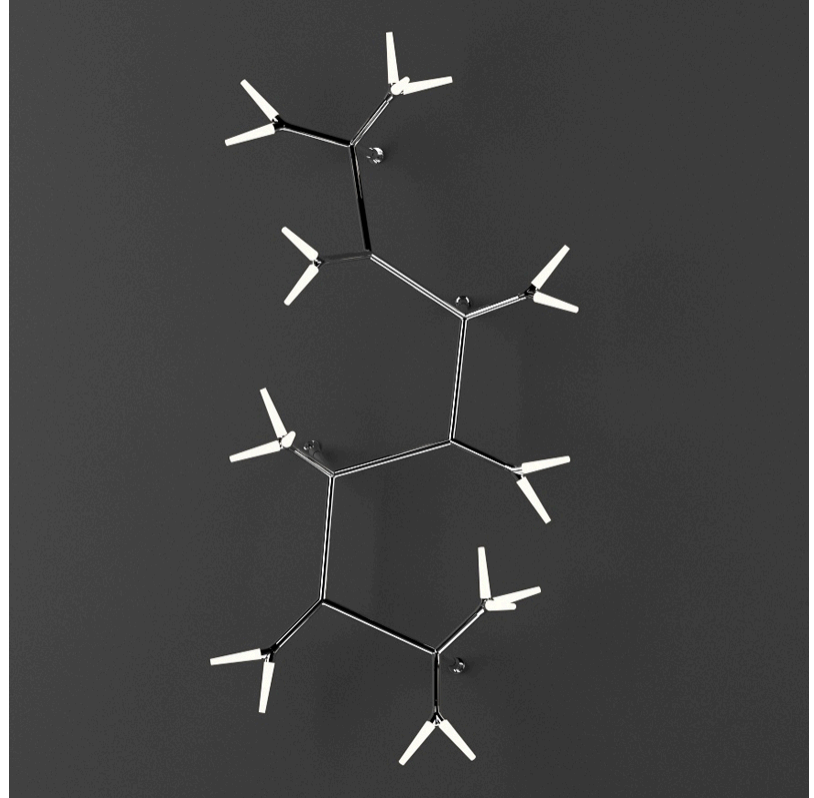

GENERAL

Series: Sparks
Subseries: Sparks 10
Brand: Quasar
Division: Design
Mounting Type: Suspension
Mounting Location: Ceiling
Subcategory: Ambient

PHYSICAL

Shape: Abstract
Length (mm): 3000
Length (in): 118 1/8
Width (mm): 1000
Width (in): 39 5/8
Height (mm): 800
Height (in): 31 1/2
Max. Overall Height (mm): 2800
Max. Overall Height (in): 110 1/4
Light Distribution: Omnidirectional
Weight (kg): 10
Weight (lbs): 22.05
Fixture Finish: WHI / PAL
Fixture Material: Metal
Cable Details: 2000mm Cable

GENERAL

Series: Sparks
 Subseries: Sparks 9
 Brand: Quasar
 Division: Design
 Mounting Type: Surface
 Mounting Location: Wall
 Subcategory: Ambient

PHYSICAL

Shape: Abstract
 Length (mm): 1200
 Length (in): 47 1/4
 Height (mm): 2400
 Depth (mm): 900
 Height (in): 94 1/2
 Depth (in): 35 7/16
 Light Distribution: Omnidirectional
 Fixture Finish: WHI / PAL
 Fixture Material: Metal

SPARKS 9 SURFACE

D103143-

PROJECT

TYPE

SPECIFIER

QUANTITY

DATE

D